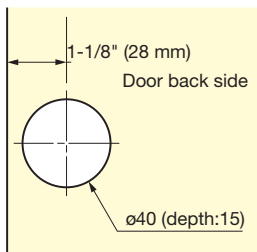

POCKET DOOR SYSTEM (INSET)

ALT-ST15-D360

- Create a clean design with doors that can conveniently pocket away.
- Can manage doors up to 63" (1600mm) tall weighing up to 33 lbs (15 kg).
- 5-speed adjustable soft-closing dampers (Uses 360 Olympia Hinges).
- 5-stage angle adjustment eliminating sagging doors.
- L-Shaped connecting plate minimizing racking and reduces door sag.
- Available slide lengths: 16", 19", 22", 24" and 28".
- Durability: successfully passed 40,000 open/close private cycles.

Installation

Easy Door Alignment Adjustment

When installing, you can adjust the hanging angle just by lifting up the door.

Installation Example

Door Cut Out Dimensions

- Number of slides
- S type : 2 pairs
- M type : 2 pairs
- L type : 4 pairs
- LL type : 4 pairs

Last Digits of Item Name (Parts Set)	Door Storage Amount	Min. Cabinet Depth
16	12-7/16" (316 mm) + Thickness	16-1/4" (412 mm) + Thickness
19	15-7/16" (392 mm) + Thickness	19-3/16" (488 mm) + Thickness
22	18-7/16" (468 mm) + Thickness	22-3/16" (564 mm) + Thickness
24	20-7/16" (519 mm) + Thickness	24-3/16" (615 mm) + Thickness
28	24-7/16" (621 mm) + Thickness	28-1/4" (717 mm) + Thickness

	ALT-ST15-D360S (2 slides)	ALT-ST15-D360M (2 slides)	ALT-ST15-D360L (4 slides)	ALT-ST15-D360LL (4 slides)	
Door Width	Max. 24" (610 mm)				
Door Height	19-11/16"~27-9/16" (500 - 700 mm)	27-9/16"~35-7/16" (700 - 900 mm)	35-7/16"~47-1/4" (900 - 1200 mm)	47-1/4"~63" (1200 - 1600 mm)	
Door Thickness	11/16"~1-3/16" (18 - 30 mm)				
Door Weight	Max. 19.8 lbs (9 kg)		Max. 33 lbs (15 kg)		
Type	Hinge Placement			Slide Placement	
	A	B	C	D	E
S Type	14-3/16" (360 mm)	-	10-1/4" (260 mm)	-	-
M Type	22-1/16" (560 mm)	-	18-1/8" (460 mm)	-	-
L Type	14-15/16" (380 mm)	14-15/16" (380 mm)	10-1/4" (260 mm)	5-1/2" (140 mm)	10-1/4" (260 mm)
LL Type	20-7/8" (530 mm)	20-7/8" (530 mm)	16-15/16" (430 mm)	3-15/16" (100 mm)	16-15/16" (430 mm)