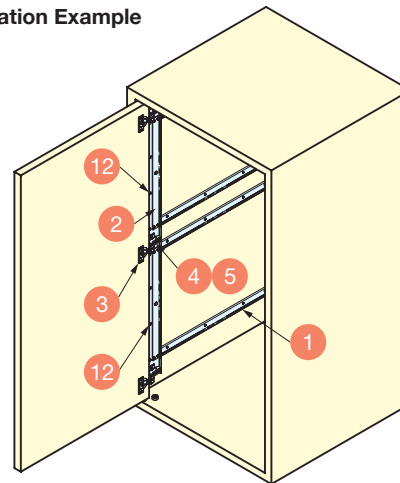

POCKET DOOR SYSTEM (INSET)

ALT-ST15-D360

- Create a clean design with doors that can conveniently pocket away.
- Can manage doors up to 63" (1600mm) tall weighing up to 33 lbs (15 kg).
- 5-speed adjustable soft-closing dampers (Uses 360 Olympia Hinges).
- 5-stage angle adjustment eliminating sagging doors.
- L-Shaped connecting plate minimizing racking and reduces door sag.
- Available slide lengths: 16", 19", 22", 24" and 28".
- Durability: successfully passed 40,000 open/close private cycles.

Installation

Easy Door Alignment Adjustment

When installing, you can adjust the hanging angle just by lifting up the door.

Installation Example

Door Cut Out Dimensions

- Number of slides
- S type : 2 pairs
- M type : 2 pairs
- L type : 4 pairs
- LL type : 4 pairs

Last Digits of Item Name (Parts Set)	Door Storage Amount	Min. Cabinet Depth
16	12-7/16" (316 mm) + Thickness	16-1/4" (412 mm) + Thickness
19	15-7/16" (392 mm) + Thickness	19-3/16" (488 mm) + Thickness
22	18-7/16" (468 mm) + Thickness	22-3/16" (564 mm) + Thickness
24	20-7/16" (519 mm) + Thickness	24-3/16" (615 mm) + Thickness
28	24-7/16" (621 mm) + Thickness	28-1/4" (717 mm) + Thickness

	ALT-ST15-D360S (2 slides)	ALT-ST15-D360M (2 slides)	ALT-ST15-D360L (4 slides)	ALT-ST15-D360LL (4 slides)	
Door Width	Max. 24" (610 mm)				
Door Height	19-11/16"~27-9/16" (500 - 700 mm)	27-9/16"~35-7/16" (700 - 900 mm)	35-7/16"~47-1/4" (900 - 1200 mm)	47-1/4"~63" (1200 - 1600 mm)	
Door Thickness	11/16"~1-3/16" (18 - 30 mm)				
Door Weight	Max. 19.8 lbs (9 kg)		Max. 33 lbs (15 kg)		
Type	Hinge Placement			Slide Placement	
	A	B	C	D	E
S Type	14-3/16" (360 mm)	-	10-1/4" (260 mm)	-	-
M Type	22-1/16" (560 mm)	-	18-1/8" (460 mm)	-	-
L Type	14-15/16" (380 mm)	14-15/16" (380 mm)	10-1/4" (260 mm)	5-1/2" (140 mm)	10-1/4" (260 mm)
LL Type	20-7/8" (530 mm)	20-7/8" (530 mm)	16-15/16" (430 mm)	3-15/16" (100 mm)	16-15/16" (430 mm)