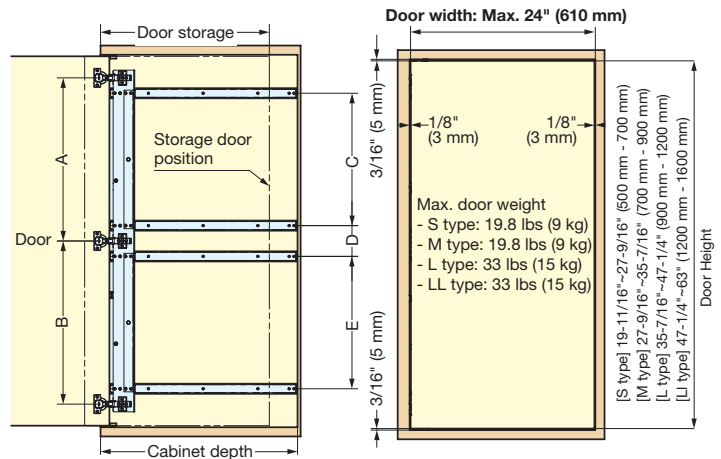

SUGATSUNE

ALT-ST15-D360 POCKET DOOR SYSTEM

INSET/ Door Height: 19-11/16" - 63"

- Pocket Door System (Inset / Soft-Close) with door alignment adjustability.
- Featuring Olympia soft-close hinges with 5-speed precision adjustability for door closing speed.
- The damper hinges can be replaced with hinges with catch function.
- The hanging angle of the door can be easily adjusted and prevent door sag. When installing, the door can be lifted upward into 5 different angles.
- The sliding system allows doors to retract inside cabinets. Doors will not occupy space, providing full access to inside of cabinets.
- Available slide lengths: 16", 19", 22", 24" and 28".
- The fittings allow the door to retract further into the cabinet than the ALTST20-D360.
- Durability: successfully passed 40,000 open/close private cycles.

POCKET DOOR SYSTEM (INSET)

ALT-ST15-D360

- Create a clean design with doors that can conveniently pocket away.
- Can manage doors up to 63" (1600mm) tall weighing up to 33 lbs (15 kg).
- 5-speed adjustable soft-closing dampers (Uses 360 Olympia Hinges).
- 5-stage angle adjustment eliminating sagging doors.
- L-Shaped connecting plate minimizing racking and reduces door sag.
- Available slide lengths: 16", 19", 22", 24" and 28".
- Durability: successfully passed 40,000 open/close private cycles.

Installation

Easy Door Alignment Adjustment

When installing, you can adjust the hanging angle just by lifting up the door.

Installation Example

Door Cut Out Dimensions

- Number of slides
- S type : 2 pairs
- M type : 2 pairs
- L type : 4 pairs
- LL type : 4 pairs

Last Digits of Item Name (Parts Set)	Door Storage Amount	Min. Cabinet Depth
16	12-7/16" (316 mm) + Thickness	16-1/4" (412 mm) + Thickness
19	15-7/16" (392 mm) + Thickness	19-3/16" (488 mm) + Thickness
22	18-7/16" (468 mm) + Thickness	22-3/16" (564 mm) + Thickness
24	20-7/16" (519 mm) + Thickness	24-3/16" (615 mm) + Thickness
28	24-7/16" (621 mm) + Thickness	28-1/4" (717 mm) + Thickness