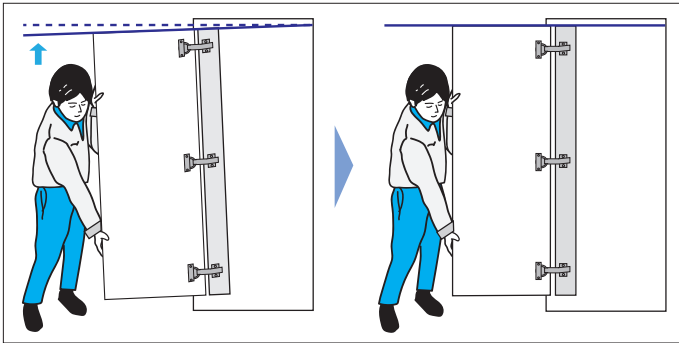

SUGATSUNE

ALT-ST15-D360 POCKET DOOR SYSTEM

INSET/ Door Height: 19-11/16" - 63"

- Pocket Door System (Inset / Soft-Close) with door alignment adjustability.
- Featuring Olympia soft-close hinges with 5-speed precision adjustability for door closing speed.
- The damper hinges can be replaced with hinges with catch function.
- The hanging angle of the door can be easily adjusted and prevent door sag. When installing, the door can be lifted upward into 5 different angles.
- The sliding system allows doors to retract inside cabinets. Doors will not occupy space, providing full access to inside of cabinets.
- Available slide lengths: 16", 19", 22", 24" and 28".
- The fittings allow the door to retract further into the cabinet than the ALTST20-D360.
- Durability: successfully passed 40,000 open/close private cycles.

POCKET DOOR SYSTEM (INSET)

ALT-ST15-D360

- Create a clean design with doors that can conveniently pocket away.
- Can manage doors up to 63" (1600mm) tall weighing up to 33 lbs (15 kg).
- 5-speed adjustable soft-closing dampers (Uses 360 Olympia Hinges).
- 5-stage angle adjustment eliminating sagging doors.
- L-Shaped connecting plate minimizing racking and reduces door sag.
- Available slide lengths: 16", 19", 22", 24" and 28".
- Durability: successfully passed 40,000 open/close private cycles.

Installation

Easy Door Alignment Adjustment

When installing, you can adjust the hanging angle just by lifting up the door.

Installation Example

Door Cut Out Dimensions

- Number of slides
- S type : 2 pairs
- M type : 2 pairs
- L type : 4 pairs
- LL type : 4 pairs