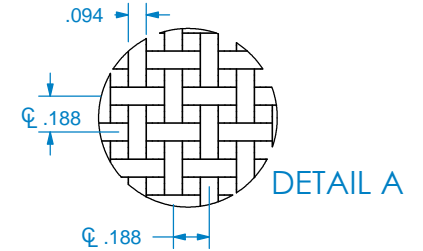

NAME	PART NUMBER	SIZE
3/16" FLAT SQUARE DECORATIVE GRILLE	012436RE25-1	24 X 36
3/16" FLAT SQUARE DECORATIVE GRILLE	012472RE25-1	24 X 72
3/16" FLAT SQUARE DECORATIVE GRILLE - SQ FT	01RE25-1	12 x 12
3/16" FLAT SQUARE DECORATIVE GRILLE SAMPLE	01SMPLRE25-1	4 X 4

*Designs of*  
**distinction**  
by Brown Wood, Inc.  
est. 1998

REVISION HISTORY		
REV	REV DATE	DESCRIPTION

TOLERANCES	
WIDTH	± .03125"
THICKNESS	± .03125"
LENGTH	± .0625"
ANGULAR	± x.x°
PROFILE	± x.xxx"
Use General Tolerances Unless Noted	

MATERIALS AND FINISHES	
PLEASE VISIT OUR WEBSITE FOR A COMPLETE LIST. <b>www.brownwoodinc.com</b> 1-800-328-5858	
NOTES:	
Do not scale. Use dimensions only. All dimensions are in inches unless noted	

TITLE: 3/16" FLAT SQUARE MESH	
NOMINAL SIZE SEE TABLE	
DWG #: 01-RE25-1	REV:
DATE: 4/26/2023	SCALE: 1:1