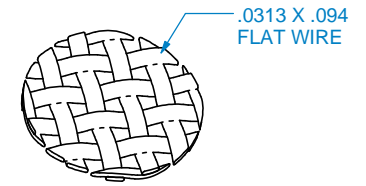

NAME	PART NUMBER	SIZE
3/16" FLAT SQUARE DECORATIVE GRILLE	012436RE25-1	24 X 36
3/16" FLAT SQUARE DECORATIVE GRILLE	012472RE25-1	24 X 72
3/16" FLAT SQUARE DECORATIVE GRILLE - SQ FT	01RE25-1	12 x 12
3/16" FLAT SQUARE DECORATIVE GRILLE SAMPLE	01SMPLRE25-1	4 X 4

*Designs of*  
**distinction**  
by Brown Wood, Inc.  
est. 1998

REVISION HISTORY		
REV	REV DATE	DESCRIPTION

TOLERANCES	
WIDTH	± .03125"
THICKNESS	± .03125"
LENGTH	± .0625"
ANGULAR	± x.x°
PROFILE	± x.xxx"
Use General Tolerances Unless Noted	