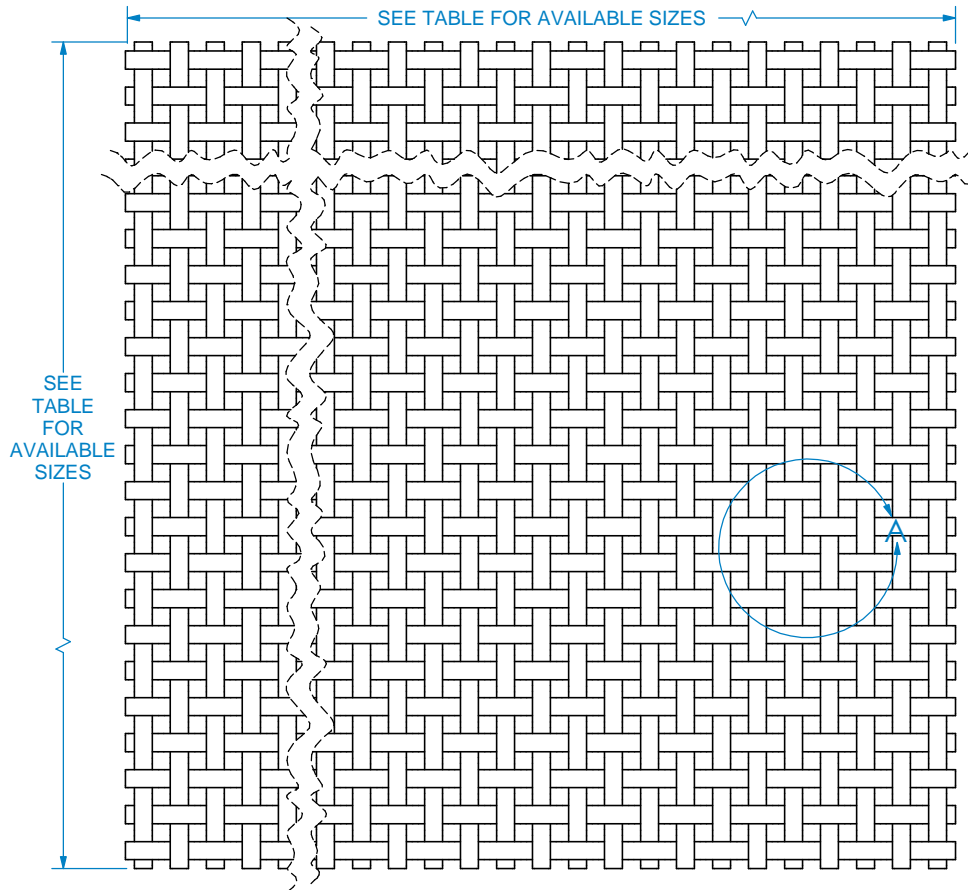

NAME	PART NUMBER	SIZE
3/16" FLAT SQUARE DECORATIVE GRILLE	012436RE25-1	24 X 36
3/16" FLAT SQUARE DECORATIVE GRILLE	012472RE25-1	24 X 72
3/16" FLAT SQUARE DECORATIVE GRILLE - SQ FT	01RE25-1	12 x 12
3/16" FLAT SQUARE DECORATIVE GRILLE SAMPLE	01SMPLRE25-1	4 X 4

*Designs of*  
**distinction**  
by Brown Wood, Inc.  
est. 1998

REVISION HISTORY		
REV	REV DATE	DESCRIPTION

TOLERANCES	
WIDTH	± .03125"
THICKNESS	± .03125"
LENGTH	± .0625"
ANGULAR	± x.x°
PROFILE	± x.xxx"
Use General Tolerances Unless Noted	

MATERIALS AND FINISHES	
PLEASE VISIT OUR WEBSITE FOR A COMPLETE LIST. <b>www.brownwoodinc.com</b> 1-800-328-5858	
NOTES:	
Do not scale. Use dimensions only. All dimensions are in inches unless noted	

TITLE: 3/16" FLAT SQUARE MESH	
NOMINAL SIZE SEE TABLE	
DWG #: 01-RE25-1	REV:
DATE: 4/26/2023	SCALE: 1:1