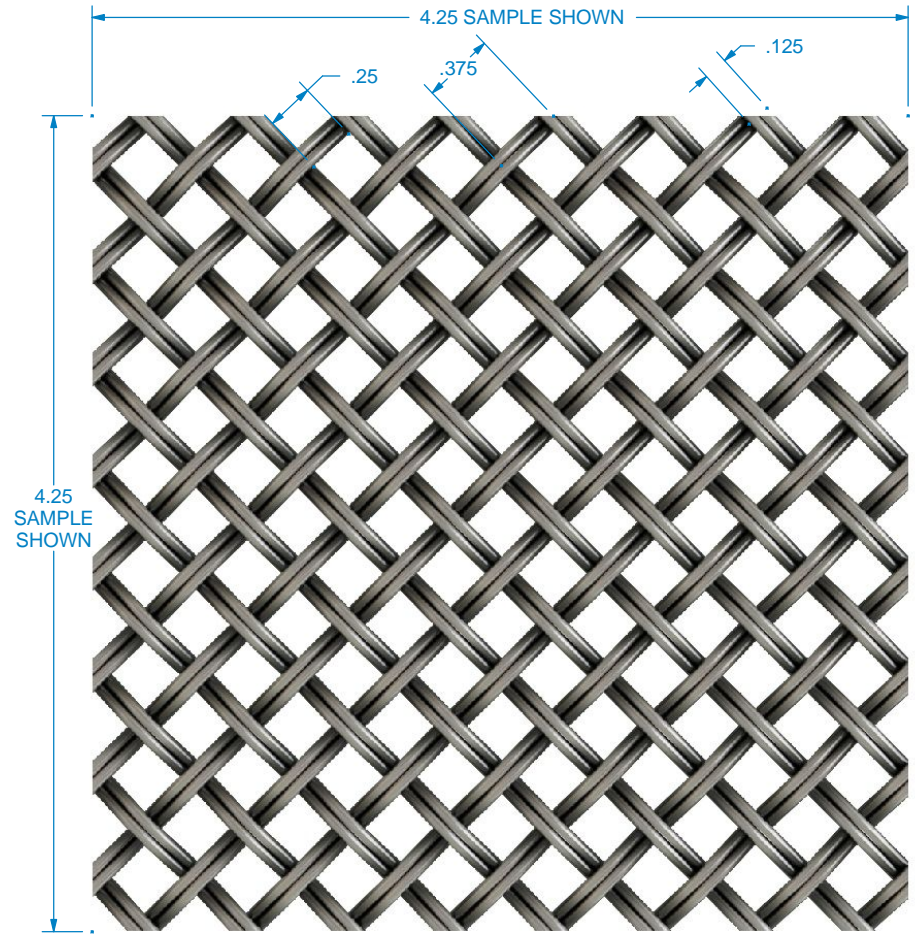

NAME	PART NUMBER	SIZE
.375" FLUTED DIAMOND DECORATIVE GRILLE	012472DK08F-1	24 X 72
.375" FLUTED DIAMOND DECORATIVE GRILLE	012436DK08F-1	24 X 36
.375" FLUTED DIAMOND DECORATIVE GRILLE SQ FT	01DK08F-1	12 X 12
.375" FLUTED DIAMOND DECORATIVE GRILLE SAMPLE	01SMPLDK08F-1	4 X 4

REVISION HISTORY		
REV	REV DATE	DESCRIPTION

TOLERANCES	
WIDTH	± .03125"
THICKNESS	± .03125"
LENGTH	± .0625"
ANGULAR	± x.x°
PROFILE	± x.xxx"
Use General Tolerances Unless Noted	

MATERIALS AND FINISHES	
PLEASE VISIT OUR WEBSITE FOR A COMPLETE LIST. www.brownwoodinc.com 1-800-328-5858	
NOTES:	
Do not scale. Use dimensions only. All dimensions are in inches unless noted	

TITLE: .375" FLUTED DIAMOND DECORATIVE GRILLE	
NOMINAL SIZE SEE TABLE	
DWG #: 01-DK08-1	REV:
DATE: 4/24/2023	SCALE: 1:1