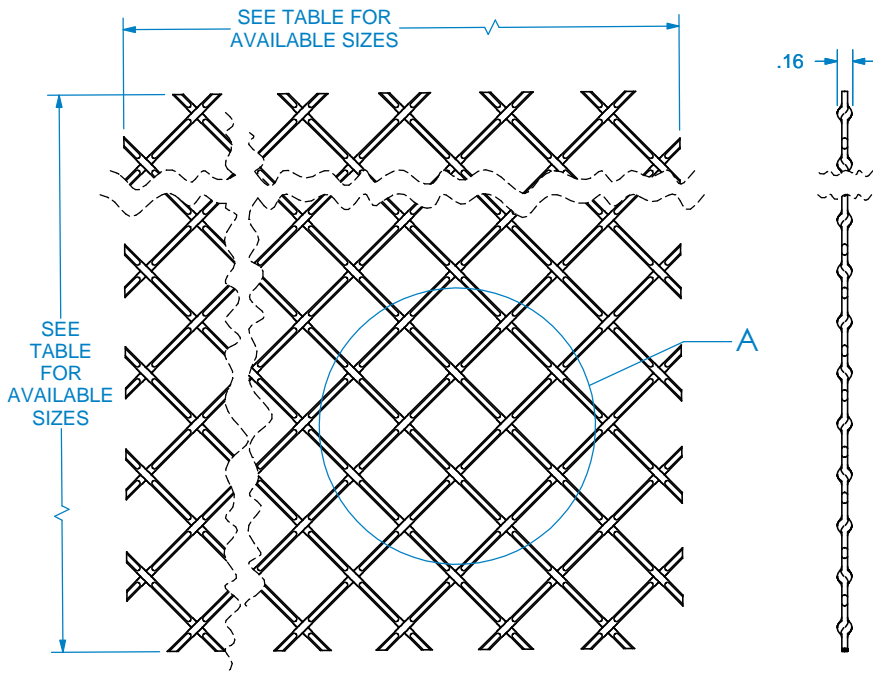

NAME	PART NUMBER	SIZE
.75" MULTI-CRIMP SINGLE DIAMOND GRILLE	012472332P-1	24 X 72
.75" MULTI-CRIMP SINGLE DIAMOND GRILLE	012436332P-1	24 X 36
.75" MULTI-CRIMP SINGLE DIAMOND GRILLE SQ FT	01332P-1	12 X 12
.75" MULTI-CRIMP SINGLE DIAMOND GRILLE SAMPLE	01SMPL332P-1	4 X 4

REVISION HISTORY			TOLERANCES		MATERIALS AND FINISHES		TITLE: .75 MULTI-CRIMP SINGLE DIAMOND DECORATIVE GRILLE	
REV	REV DATE	DESCRIPTION	WIDTH	$\pm .03125"$	PLEASE VISIT OUR WEBSITE FOR A COMPLETE LIST. <b>www.brownwoodinc.com</b> 1-800-328-5858		NOMINAL SIZE SEE TABLE	
			THICKNESS	$\pm .03125"$				
			LENGTH	$\pm .0625"$	NOTES:  Do not scale. Use dimensions only. All dimensions are in inches unless noted		DWG #: <b>01-332P-1</b>	
			ANGULAR	$\pm x.x"$			REV:	
			PROFILE	$\pm x.xxx"$			DATE: 4/27/2023	
			Use General Tolerances Unless Noted					