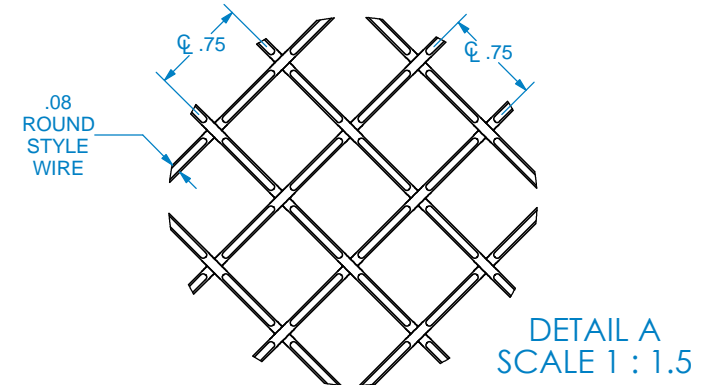

NAME	PART NUMBER	SIZE
.75" MULTI-CRIMP SINGLE DIAMOND GRILLE	012472332P-1	24 X 72
.75" MULTI-CRIMP SINGLE DIAMOND GRILLE	012436332P-1	24 X 36
.75" MULTI-CRIMP SINGLE DIAMOND GRILLE SQ FT	01332P-1	12 X 12
.75" MULTI-CRIMP SINGLE DIAMOND GRILLE SAMPLE	01SMPL332P-1	4 X 4

REVISION HISTORY			TOLERANCES		MATERIALS AND FINISHES		TITLE: .75 MULTI-CRIMP SINGLE DIAMOND DECORATIVE GRILLE	
REV	REV DATE	DESCRIPTION	WIDTH	$\pm .03125"$	PLEASE VISIT OUR WEBSITE FOR A COMPLETE LIST. <b>www.brownwoodinc.com</b> 1-800-328-5858		NOMINAL SIZE SEE TABLE	
			THICKNESS	$\pm .03125"$				
			LENGTH	$\pm .0625"$	NOTES:  Do not scale. Use dimensions only. All dimensions are in inches unless noted		DWG #: <b>01-332P-1</b>	
			ANGULAR	$\pm x.x"$			REV:	
			PROFILE	$\pm x.xxx"$			DATE: 4/27/2023	
			Use General Tolerances Unless Noted					