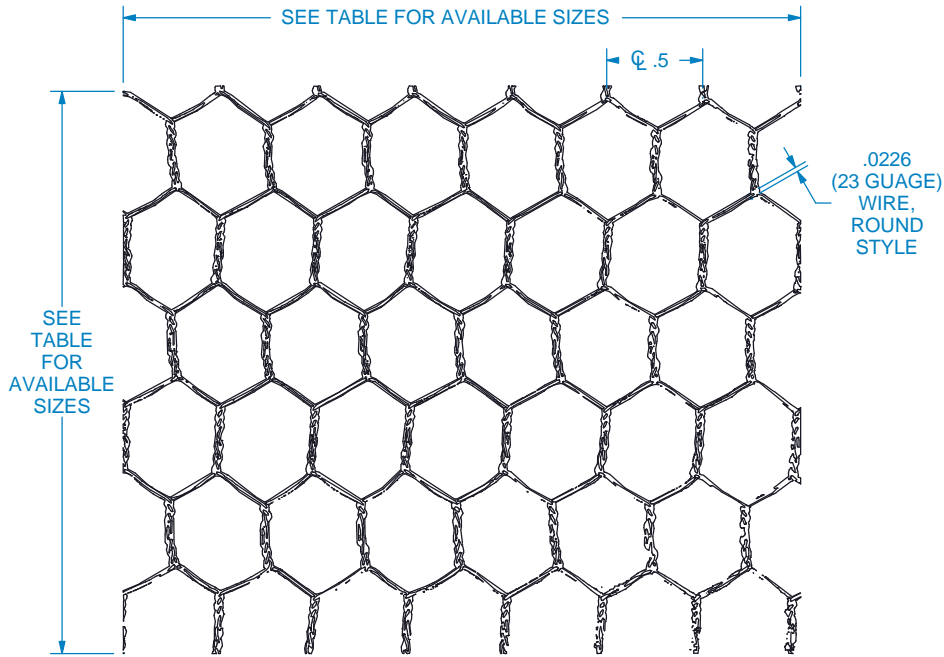

NAME	PART NUMBER	SIZE
.5" CHICKEN WIRE	0136481220T-1	34 X 48
.5" CHICKEN WIRE	0136241220T-1	34 X 24
.5" CHICKEN WIRE	0118481220T-1	17 X 48
.5" CHICKEN WIRE SAMPLE	01SMPL1220T-1	4 X 4

Designs of
distinction
by Brown Wood, Inc.
est. 1998

REVISION HISTORY		
REV	REV DATE	DESCRIPTION

TOLERANCES	
WIDTH	± .03125"
THICKNESS	± .03125"
LENGTH	± .0625"
ANGULAR	± x.x°
PROFILE	± x.xxx"
Use General Tolerances Unless Noted	

MATERIALS AND FINISHES
PLEASE VISIT OUR WEBSITE FOR A COMPLETE LIST. www.brownwoodinc.com 1-800-328-5858
NOTES:
Do not scale. Use dimensions only. All dimensions are in inches unless noted

TITLE: .5" CHICKEN WIRE
NOMINAL SIZE SEE TABLE
DWG #: 01-1220T-1
REV:
DATE: 5/10/2022
SCALE: 1:1