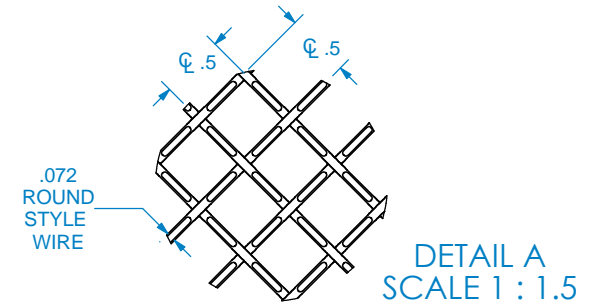

NAME	PART NUMBER	SIZE
.5" ROUND SINGLE DIAMOND GRILLE	0124721214F-1	24 X 72
.5" ROUND SINGLE DIAMOND GRILLE	0124361214F-1	24 X 36
.5" ROUND SINGLE DIAMOND GRILLE - SQ FT	01-1214F-1	12 X 12
.5" ROUND SINGLE DIAMOND GRILLE SAMPLE	01SMPL1214F-1	4 X 4

Designs of
distinction
by Brown Wood, Inc.
est. 1998

REVISION HISTORY		
REV	REV DATE	DESCRIPTION

TOLERANCES	
WIDTH	± .03125"
THICKNESS	± .03125"
LENGTH	± .0625"
ANGULAR	± x.x°
PROFILE	± x.xxx"
Use General Tolerances Unless Noted	

MATERIALS AND FINISHES	
PLEASE VISIT OUR WEBSITE FOR A COMPLETE LIST. www.brownwoodinc.com 1-800-328-5858	
NOTES:	
Do not scale. Use dimensions only. All dimensions are in inches unless noted	

TITLE: .5" ROUND SINGLE DIAMOND DECORATIVE GRILLE	
NOMINAL SIZE SEE TABLE	
DWG #: 01-1214F-1	REV:
DATE: 4/26/2023	SCALE: 1:2