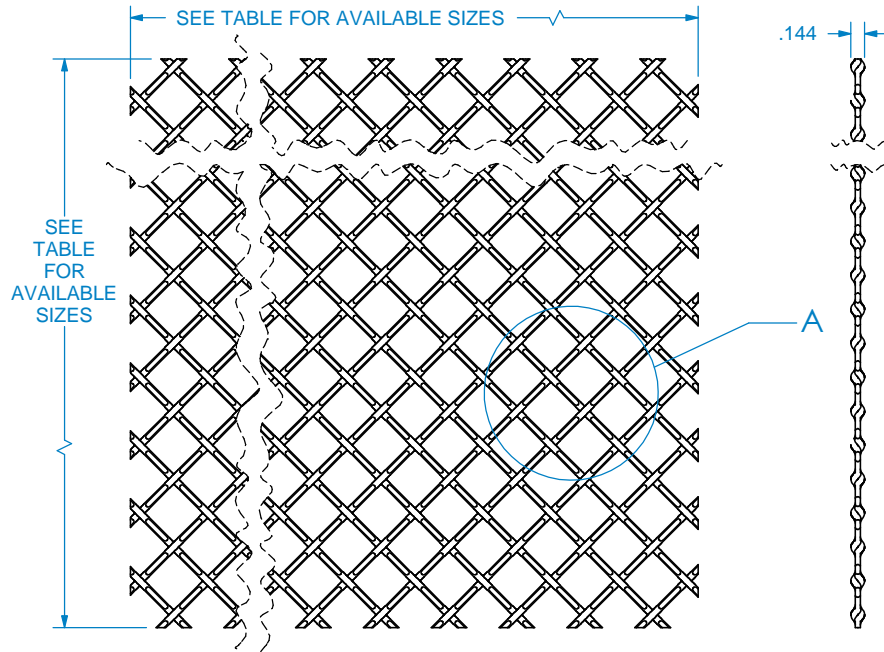

NAME	PART NUMBER	SIZE
.5" ROUND SINGLE DIAMOND GRILLE	0124721214F-1	24 X 72
.5" ROUND SINGLE DIAMOND GRILLE	0124361214F-1	24 X 36
.5" ROUND SINGLE DIAMOND GRILLE - SQ FT	01-1214F-1	12 X 12
.5" ROUND SINGLE DIAMOND GRILLE SAMPLE	01SMPL1214F-1	4 X 4

Designs of
distinction
by Brown Wood, Inc.
est. 1998

REVISION HISTORY		
REV	REV DATE	DESCRIPTION

TOLERANCES	
WIDTH	± .03125"
THICKNESS	± .03125"
LENGTH	± .0625"
ANGULAR	± x.x°
PROFILE	± x.xxx"
Use General Tolerances Unless Noted	