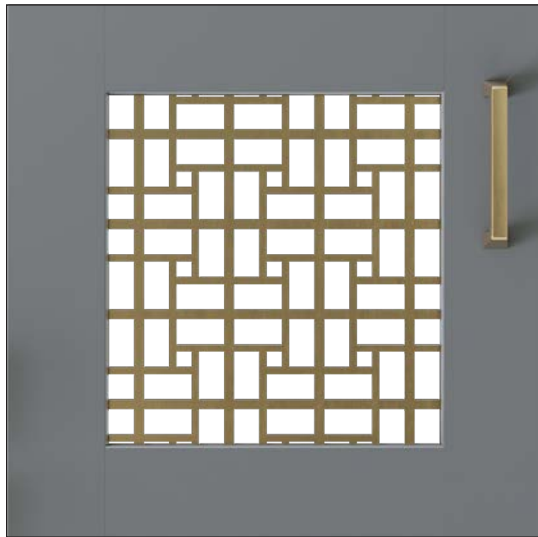

CUSTOM

Your Guide to Punched Grille with Designs of Distinction®

Contact us for custom panel sizes, styles & colors.

Shown with frame

Chevron Punched Grille

Available as a custom panel made to your specifications with or without framing.

Shown cut-to-size

Chevron Punched Grille

Available as a custom panel made to your specifications with or without framing.

DIRECT
SUPPLY INC
SURFACE MATERIALS \ CABINETS \ HARDWARE

Designs of distinction®
Kitchen, Bath & Home
by BWI

Shown with frame

Tile Punched Grille

Available as a custom panel made to your specifications with or without framing.

Shown cut-to-size

Tile Punched Grille

Available as a custom panel made to your specifications with or without framing.

Tile in Flat Black

Chevron in Flat Black

Tile in Satin Brass

Chevron in Satin Brass

Toe Kick Vent Covers

Tile SKU:
0199239-1
11.73" x 3.92"

Chevron SKU:
0199248-1
11.73" x 3.92"

In order to complete the part number, replace the dash with a finish code.