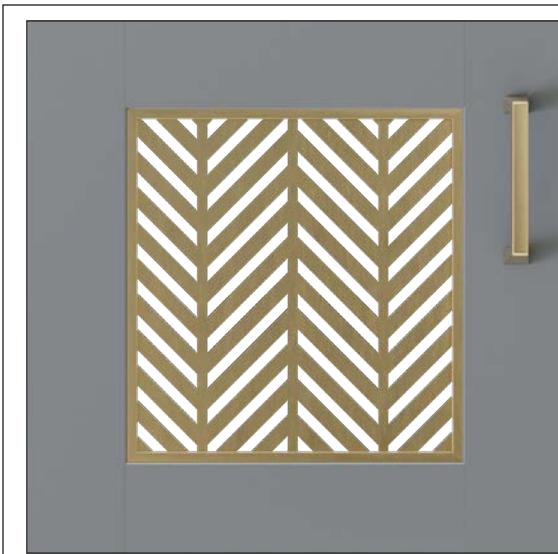

CUSTOM

Your Guide to Punched Grille with Designs of Distinction®

Contact us for custom panel sizes, styles & colors.

Shown with frame

Chevron Punched Grille

Available as a custom panel made to your specifications with or without framing.

Shown cut-to-size

Chevron Punched Grille

Available as a custom panel made to your specifications with or without framing.

DIRECT
SUPPLY INC
SURFACE MATERIALS \ CABINETS \ HARDWARE

Designs of distinction®
Kitchen, Bath & Home
by BWI

Shown with frame

Tile Punched Grille

Available as a custom panel made to your specifications with or without framing.

Shown cut-to-size

Tile Punched Grille

Available as a custom panel made to your specifications with or without framing.

Tile in Flat Black

Chevron in Flat Black

Tile in Satin Brass

Chevron in Satin Brass

Toe Kick Vent Covers

Tile SKU:
0199239-1
11.73" x 3.92"

Chevron SKU:
0199248-1
11.73" x 3.92"

In order to complete the part number, replace the dash with a finish code.