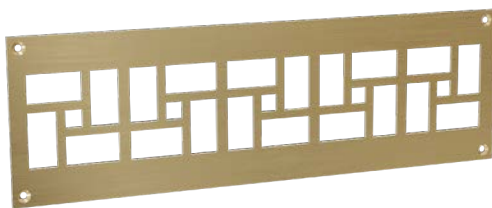

CUSTOM

Your Guide to Punched Grille with Designs of Distinction®

Contact us for custom panel sizes, styles & colors.

Shown with frame

Chevron Punched Grille

Available as a custom panel made to your specifications with or without framing.

Shown with frame

Tile Punched Grille

Available as a custom panel made to your specifications with or without framing.

Shown cut-to-size

Tile Punched Grille

Available as a custom panel made to your specifications with or without framing.

Tile in Flat Black

Chevron in Flat Black

Tile in Satin Brass

Chevron in Satin Brass

Toe Kick Vent Covers

Tile SKU:
0199239-1
11.73" x 3.92"

Chevron SKU:
0199248-1
11.73" x 3.92"

In order to complete the part number, replace the dash with a finish code.