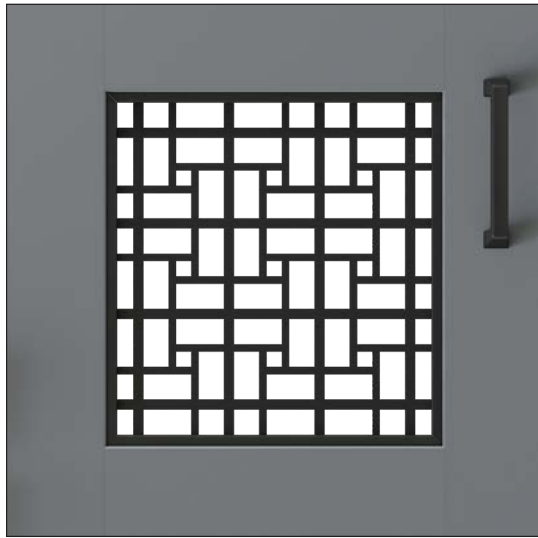

CUSTOM

Your Guide to Punched Grille with Designs of Distinction®

Contact us for custom panel sizes, styles & colors.

Shown with frame

Chevron Punched Grille

Available as a custom panel made to your specifications with or without framing.

Shown cut-to-size

Chevron Punched Grille

Available as a custom panel made to your specifications with or without framing.

DIRECT
SUPPLY INC
SURFACE MATERIALS \ CABINETS \ HARDWARE

Designs of distinction®
Kitchen, Bath & Home
by BWI

Shown with frame

Tile Punched Grille

Available as a custom panel made to your specifications with or without framing.

Shown cut-to-size

Tile Punched Grille

Available as a custom panel made to your specifications with or without framing.

Tile in Flat Black

Chevron in Flat Black

Tile in Satin Brass

Chevron in Satin Brass

Toe Kick Vent Covers

Tile SKU:
0199239-1
11.73" x 3.92"

Chevron SKU:
0199248-1
11.73" x 3.92"

In order to complete the part number, replace the dash with a finish code.