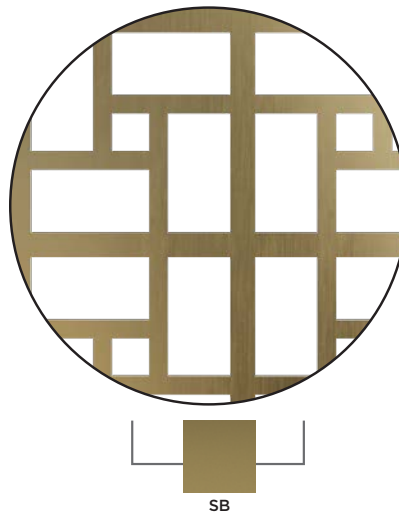

Shown with frame

Tile Punched Grille

Available as a custom panel made to your specifications with or without framing.

Shown cut-to-size

Tile Punched Grille

Available as a custom panel made to your specifications with or without framing.

Tile in Flat Black

Chevron in Flat Black

Tile in Satin Brass

Chevron in Satin Brass

Toe Kick Vent Covers

Tile SKU:
0199239-1
11.73" x 3.92"

Chevron SKU:
0199248-1
11.73" x 3.92"

In order to complete the part number, replace the dash with a finish code.