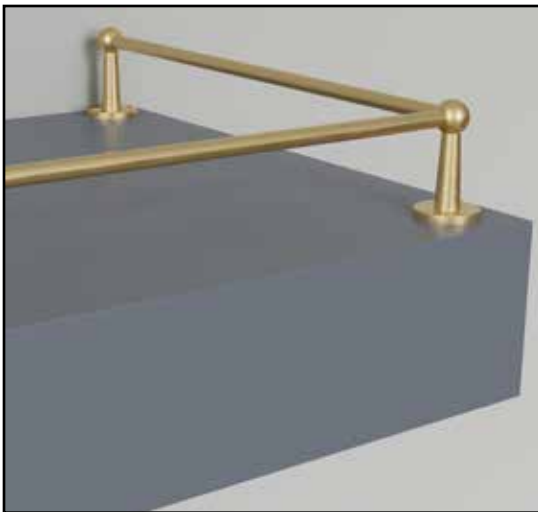

Your Guide to Gallery Rail with Designs of Distinction®

Create an elegant and sophisticated way to showcase antiques, barware, dinnerware, artwork, books, and more. Attach Gallery Rail components to the tops of cabinets, furniture, shelving and more to make use of typically unused spaces. Create an eye-catching, luxury look by installing a Gallery Rail to provide added stability, outline the perimeter of desks, bookcases, and shelving, or on the tops of cabinets. Typical spacing between posts across the front is 6"– 10" apart.

Pictured in Satin Brass

Gallery Rail

Corner SKU: 01HC9002SB1
.906" Diam X 1.575"H

Center SKU: 01HC9001SB1
.906" Diam X 1.575"H

End SKU: 01HC9003SB1
.906" Diam X 1.575"H

Rail SKU: 01HC9004SB1
6mm x 36"L

Easy to install with included hardware.

Pictured in Chrome

Gallery Rail

Corner SKU: 01HC9002CR1
.906" Diam X 1.575"H

Center SKU: 01HC9001CR1
.906" Diam X 1.575"H

End SKU: 01HC9003CR1
.906" Diam X 1.575"H

Rail SKU: 01HC9004CR1
6mm x 36"L

Easy to install with included hardware.

Corner SKU: 01HC9002PB1

.906" Diam X 1.575"H

Center SKU: 01HC9001PB1

.906" Diam X 1.575"H

End SKU: 01HC9003PB1

.906" Diam X 1.575"H

Rail SKU: 01HC9004PB1

6mm x 36"L