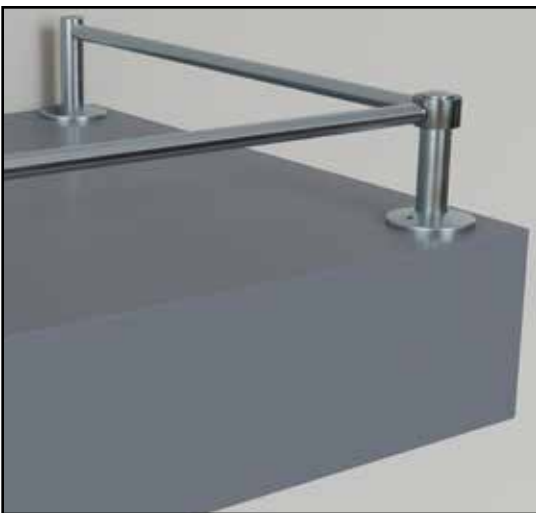

Pictured in Satin Brass

Gallery Rail

Corner SKU: 01HC9002SB1
.906" Diam X 1.575"H

Center SKU: 01HC9001SB1
.906" Diam X 1.575"H

End SKU: 01HC9003SB1
.906" Diam X 1.575"H

Rail SKU: 01HC9004SB1
6mm x 36"L

Easy to install with included hardware.

Corner SKU: 01HC9002PB1

.906" Diam X 1.575"H

Center SKU: 01HC9001PB1

.906" Diam X 1.575"H

End SKU: 01HC9003PB1

.906" Diam X 1.575"H

Rail SKU: 01HC9004PB1

6mm x 36"L

Easy to install with included hardware.

Pictured in Flat Black

Gallery Rail

Corner SKU: 01HC9002WR1

.906" Diam X 1.575"H

Center SKU: 01HC9001WR1

.906" Diam X 1.575"H

End SKU: 01HC9003WR1

.906" Diam X 1.575"H

Rail SKU: 01HC9004WR1

6mm x 36"L

Easy to install with included hardware.

Pictured in Stainless Steel

Gallery Rail

Corner SKU: 01HC9002SS1

.906" Diam X 1.575"H