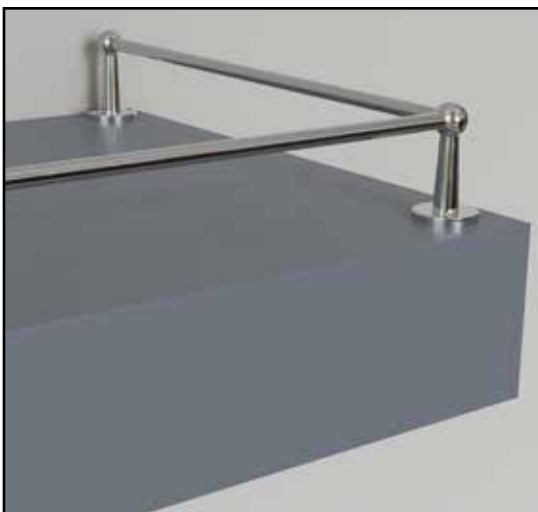

Your Guide to Gallery Rail with Designs of Distinction®

Create an elegant and sophisticated way to showcase antiques, barware, dinnerware, artwork, books, and more. Attach Gallery Rail components to the tops of cabinets, furniture, shelving and more to make use of typically unused spaces. Create an eye-catching, luxury look by installing a Gallery Rail to provide added stability, outline the perimeter of desks, bookcases, and shelving, or on the tops of cabinets. Typical spacing between posts across the front is 6"– 10" apart.

Pictured in Satin Brass

Gallery Rail

Corner SKU: 01HC9002SB1
.906" Diam X 1.575"H

Center SKU: 01HC9001SB1
.906" Diam X 1.575"H

End SKU: 01HC9003SB1
.906" Diam X 1.575"H

Rail SKU: 01HC9004SB1
6mm x 36"L

Easy to install with included hardware.

Pictured in Chrome

Gallery Rail

Corner SKU: 01HC9002CR1
.906" Diam X 1.575"H

Center SKU: 01HC9001CR1
.906" Diam X 1.575"H

End SKU: 01HC9003CR1
.906" Diam X 1.575"H

Rail SKU: 01HC9004CR1
6mm x 36"L

Easy to install with included hardware.

Corner SKU: 01HC9002PB1

.906" Diam X 1.575"H

Center SKU: 01HC9001PB1

.906" Diam X 1.575"H

End SKU: 01HC9003PB1

.906" Diam X 1.575"H

Rail SKU: 01HC9004PB1

6mm x 36"L