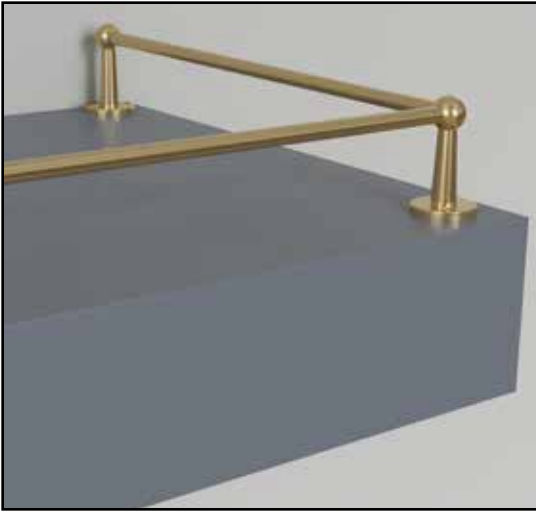

Pictured in Polished Brass

Gallery Rail

Corner SKU: 01HC9002PB1

.906" Diam X 1.575"H

Center SKU: 01HC9001PB1

.906" Diam X 1.575"H

End SKU: 01HC9003PB1

.906" Diam X 1.575"H

Rail SKU: 01HC9004PB1

6mm x 36"L

Easy to install with included hardware.