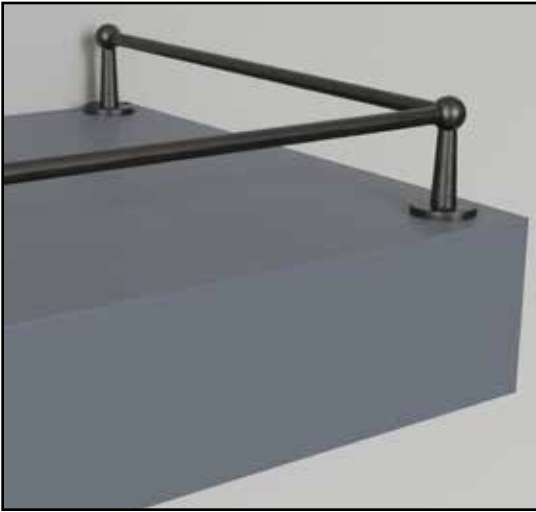

Your Guide to Gallery Rail with Designs of Distinction®

Create an elegant and sophisticated way to showcase antiques, barware, dinnerware, artwork, books, and more. Attach Gallery Rail components to the tops of cabinets, furniture, shelving and more to make use of typically unused spaces. Create an eye-catching, luxury look by installing a Gallery Rail to provide added stability, outline the perimeter of desks, bookcases, and shelving, or on the tops of cabinets. Typical spacing between posts across the front is 6"– 10" apart.

Corner SKU: 01HC9002PB1

.906" Diam X 1.575"H

Center SKU: 01HC9001PB1

.906" Diam X 1.575"H

End SKU: 01HC9003PB1

.906" Diam X 1.575"H

Rail SKU: 01HC9004PB1

6mm x 36"L

Easy to install with included hardware.

Pictured in Flat Black

Gallery Rail

Corner SKU: 01HC9002WR1

.906" Diam X 1.575"H

Center SKU: 01HC9001WR1

.906" Diam X 1.575"H

End SKU: 01HC9003WR1

.906" Diam X 1.575"H

Rail SKU: 01HC9004WR1

6mm x 36"L

Easy to install with included hardware.

Pictured in Stainless Steel

Gallery Rail

Corner SKU: 01HC9002SS1

.906" Diam X 1.575"H