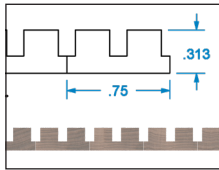

Your Guide to Tambour with Designs of Distinction®

No wood component is more versatile than the tambour panel. Equally at home on walls, furniture, cabinetry or as appliance skins; tambour brings the outside in and provides texture, warmth and eco-friendly design to the home. Designs of Distinction® by Brown Wood is proud to introduce 14 American Made tambour profiles to their Kitchen, Bath and Home line. The wood panels feature 3/4" to 1-1/2" wide slats in varying styles that adhere to a flexible backer, making these ideal for both your straight and radiused applications. Custom sizes and species available upon request.

Available in 5 wood species

**Flexible Backing • Easy to Install •
Stain or Paint • Use Vertically or Horizontally**

Wood Species Code:	HM	PT	AK	WL	WK
Wood Species Name:	Hard Maple	Poplar	Red Oak	Walnut	White Oak

Custom species available

1/4" Double Square Tambour

Style #: 301

SKU: 011248301-1
12"W X .313"T X 48"L

SKU: 011296301-1
12"W X .313"T X 96"L

Pictured in White Oak