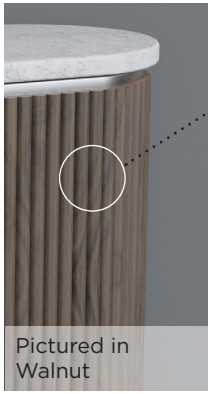

1" Single Bead Tambour

Style #: 104

SKU: 011248104-1

12"W X .5"T X 48"L

SKU: 011296104-1

12"W X .5"T X 96"L

Pictured in Walnut