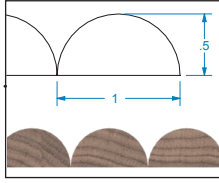

1" Single Bead Tambour

Style #: 104

SKU: 011248104-1

12"W X .5"T X 48"L

SKU: 011296104-1

12"W X .5"T X 96"L

Pictured in Walnut