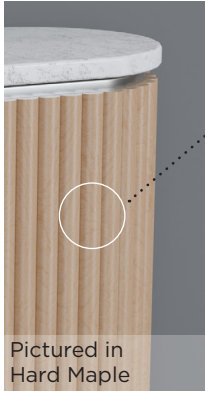

1-1/2" Single Bead Tambour

Style #: 106

SKU: 011248106-1

12"W X .75"T X 48"L

SKU: 011296106-1

12"W X .75"T X 96"L

Pictured in Hard Maple