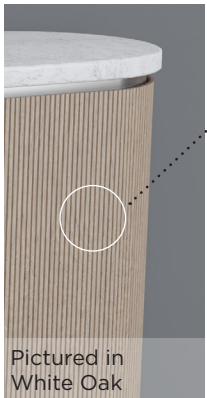

Your Guide to Tambour with Designs of Distinction®

No wood component is more versatile than the tambour panel. Equally at home on walls, furniture, cabinetry or as appliance skins; tambour brings the outside in and provides texture, warmth and eco-friendly design to the home. Designs of Distinction® by Brown Wood is proud to introduce 14 American Made tambour profiles to their Kitchen, Bath and Home line. The wood panels feature 3/4" to 1-1/2" wide slats in varying styles that adhere to a flexible backer, making these ideal for both your straight and radiused applications. Custom sizes and species available upon request.

Available in 5 wood species

**Flexible Backing • Easy to Install •
Stain or Paint • Use Vertically or Horizontally**

Wood Species Code:	HM	PT	AK	WL	WK
Wood Species Name:	Hard Maple	Poplar	Red Oak	Walnut	White Oak

Custom species available

1/4" Double Square Tambour

Style #: 301

SKU: 011248301-1
12"W X .313"T X 48"L

SKU: 011296301-1
12"W X .313"T X 96"L

Pictured in White Oak