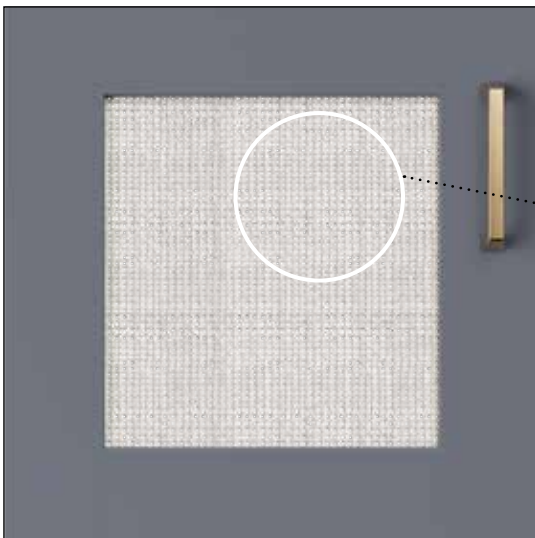

**SKU: 01361202BL**  
36" x 48" sheets

Available in sheets or cut to size and shipped with edge strips for easy installation.

**DIRECT**  
SUPPLY INC  
SURFACE MATERIALS \ CABINETRY \ HARDWARE

Directsupplyinc.com • 616-245-4415  
Sales@directsupplyinc.com

*Designs of distinction*®  
Kitchen, Bath & Home  
by BWI

**Natural Square Rattan**

**Style #: 1201**

**SKU: 01361201NT**  
36" x 48" sheets

Available in sheets or cut to size and shipped with edge strips for easy installation.

**Bleached Square Rattan**

**Style #: 1201**

**SKU: 01361201BL**  
36" x 48" sheets

Available in sheets or cut to size and shipped with edge strips for easy installation.

**DIRECT**  
SUPPLY INC  
SURFACE MATERIALS \ CABINETS \ HARDWARE