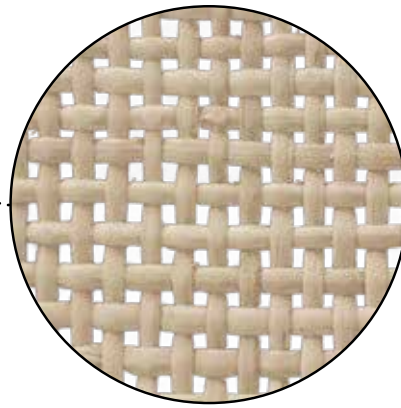

Natural Square Rattan

Style #: 1201

SKU: 01361201NT
36" x 48" sheets

Available in sheets or cut to size and shipped with edge strips for easy installation.