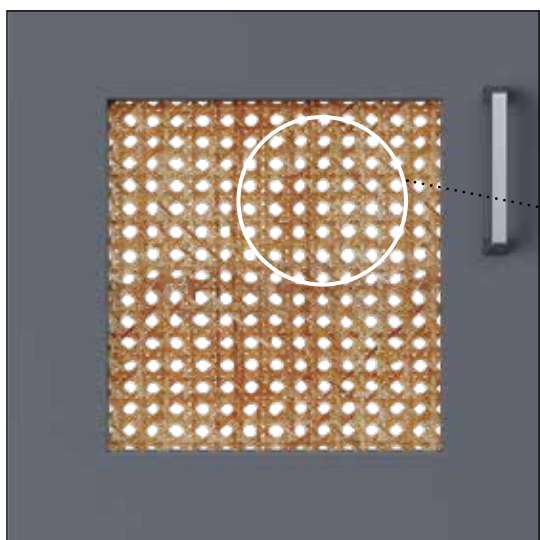

# Your Guide to Rattan with Designs of Distinction®

Open Weave Rattan is available as sheets (shipped in rolls) or cut, soaked and stretched to your exact specifications resulting in a beautiful, airy insert for all of your furniture and cabinet applications. Choose from natural or bleached in 2 styles. Rattan will stretch over time if subjected to pressure so it is best to use with either a glass or wood backing to ensure the integrity of the design. Hand woven in Vietnam, our Rattan maintains its natural characteristics so it will fade and dry over time if exposed to heat and light.

**Natural Hex Rattan**

**Style #: 1202**

**SKU: 01361202NT**  
36" x 48" sheets

Available in sheets or cut to size and shipped with edge strips for easy installation.

**Bleached Hex Rattan**

**Style #: 1202**

**SKU: 01361202BL**  
36" x 48" sheets

Available in sheets or cut to size and shipped with edge strips for easy installation.

**DIRECT**  
SUPPLY INC  
SURFACE MATERIALS \ CABINETRY \ HARDWARE

Directsupplyinc.com • 616-245-4415  
Sales@directsupplyinc.com