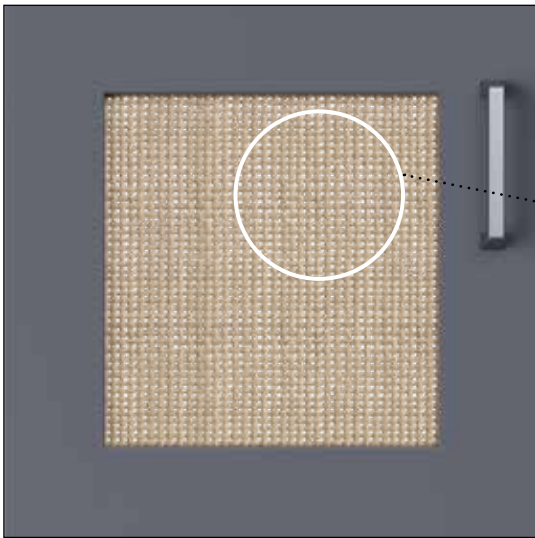

Natural Square Rattan

Style #: 1201

SKU: 01361201NT
36" x 48" sheets

Available in sheets or cut to size and shipped with edge strips for easy installation.