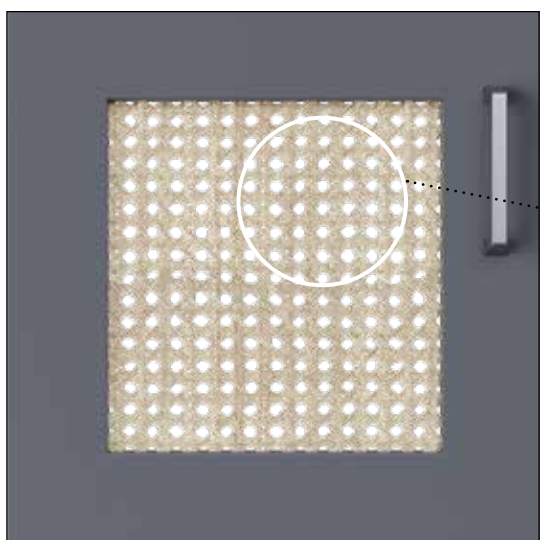

# Your Guide to Rattan with Designs of Distinction®

Open Weave Rattan is available as sheets (shipped in rolls) or cut, soaked and stretched to your exact specifications resulting in a beautiful, airy insert for all of your furniture and cabinet applications. Choose from natural or bleached in 2 styles. Rattan will stretch over time if subjected to pressure so it is best to use with either a glass or wood backing to ensure the integrity of the design. Hand woven in Vietnam, our Rattan maintains its natural characteristics so it will fade and dry over time if exposed to heat and light.

**Natural Hex Rattan**

**Style #: 1202**

**SKU: 01361202NT**  
36" x 48" sheets

Available in sheets or cut to size and shipped with edge strips for easy installation.

**Bleached Hex Rattan**

**Style #: 1202**