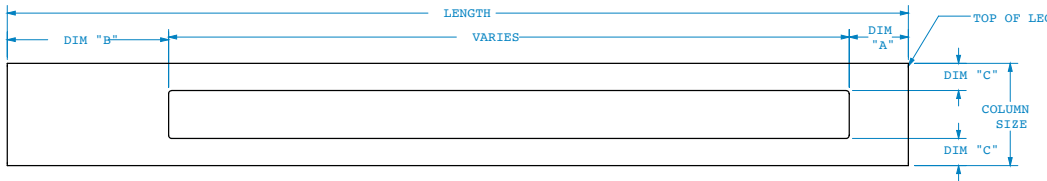

Follow us and share your photos!
 @directsupplyinc

CUSTOM SINGLE SHAKER LEG

Customize our stock 3", 4", 5" or 6" square columns.
 Priced per side. Set-up charges may apply for all custom cuts.

Date: _____

Company Name: _____

Company Address: _____

Contact Name: _____

Contact Phone #: _____

Contact Email: _____

PO#: _____

2) Column Size:

- 3"
- 4"
- 5"
- 6"
- Other: _____

3) Length:

- 35.25"
- 42.25"
- Other: _____

4) Detail on Corners:

- Use the diagram in order to choose which corners you would like the detail on.
- Side 1
 - Side 2
 - Side 3
 - Side 4

5) DIM "A":

- 2"
- 3"
- 4"
- 5"
- Other: _____