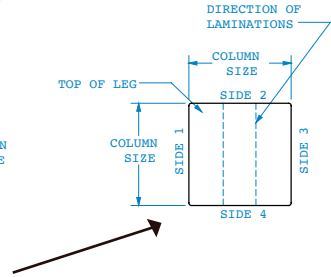

Follow us and share your photos!
 @directsupplyinc

CUSTOM SINGLE SHAKER LEG

Customize our stock 3", 4", 5" or 6" square columns.
 Priced per side. Set-up charges may apply for all custom cuts.

Date: _____

Company Name: _____

Company Address: _____

Contact Name: _____

Contact Phone #: _____

Contact Email: _____

PO#: _____

2) Column Size:

- 3"
- 4"
- 5"
- 6"
- Other: _____

3) Length:

- 35.25"
- 42.25"
- Other: _____

4) Detail on Corners:

- Use the diagram in order to choose which corners you would like the detail on.
- Side 1
 - Side 2
 - Side 3
 - Side 4

5) DIM "A":

- 2"
- 3"
- 4"
- 5"
- Other: _____