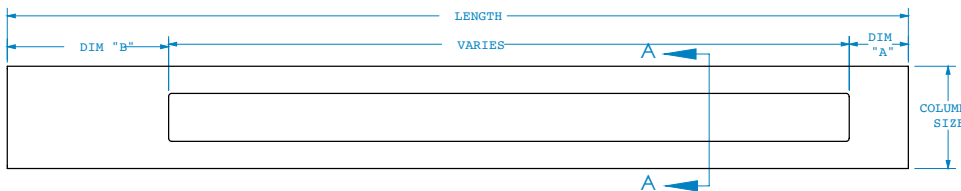

Follow us and share your photos!
 @directsupplyinc

CUSTOM SINGLE SHAKER LEG

Customize our stock 3", 4", 5" or 6" square columns.
 Priced per side. Set-up charges may apply for all custom cuts.

Date: _____

Company Name: _____

Company Address: _____

Contact Name: _____

Contact Phone #: _____

Contact Email: _____

PO#: _____

2) Column Size:

- 3"
- 4"
- 5"
- 6"
- Other: _____

3) Length:

- 35.25"
- 42.25"
- Other: _____

4) Detail on Corners:

- Use the diagram in order to choose which corners you would like the detail on.
- Side 1
 - Side 2
 - Side 3
 - Side 4

5) DIM "A":

- 2"
- 3"
- 4"
- 5"
- Other: _____