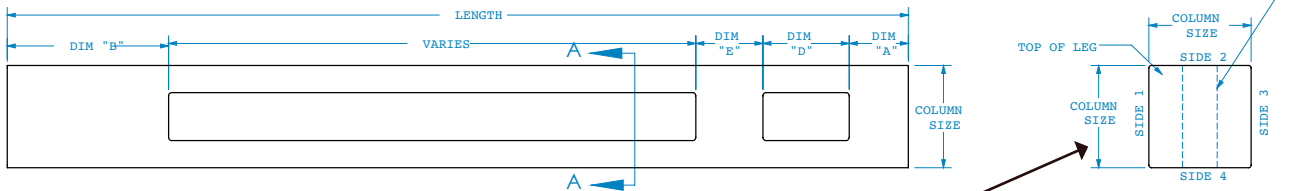

CUSTOM DOUBLE SHAKER LEG

Customize our stock 3", 4", 5" or 6" square columns.
 Priced per side. Set-up charges may apply for all custom cuts.

Date: _____

Contact Name: _____

Company Name: _____

Contact Phone #: _____

Company Address: _____

Contact Email: _____

SECTION A-A
SCALE 1:2

2) Column Size:

- 3"
- 4"
- 5"
- 6"
- Other: _____

3) Length:

- 35.25"
- 42.25"
- Other: _____

4) Detail on Corners:

Use the diagram in order to choose which corners you would like the detail on.

- Corner 1
- Corner 2
- Corner 3
- Corner 4

5) DIM "A":

- 2"
- 3"
- 4"
- 5"
- Other: _____

6) DIM "B":

- 3"
- 4"
- 5"
- 6"
- Other: _____