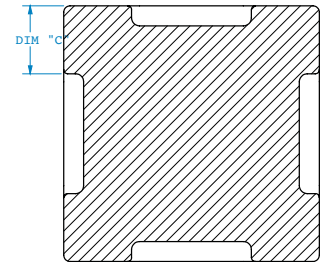

Follow us and share your photos!
 @directsupplyinc

CUSTOM SINGLE SHAKER LEG

Customize our stock 3", 4", 5" or 6" square columns.
 Priced per side. Set-up charges may apply for all custom cuts.

Date: _____

Company Name: _____

Company Address: _____

Contact Name: _____

Contact Phone #: _____

Contact Email: _____

PO#: _____

2) Column Size:

- 3"
- 4"
- 5"
- 6"
- Other: _____

3) Length:

- 35.25"
- 42.25"
- Other: _____

4) Detail on Corners:

- Use the diagram in order to choose which corners you would like the detail on.
- Side 1
 - Side 2
 - Side 3
 - Side 4

5) DIM "A":

- 2"
- 3"
- 4"
- 5"
- Other: _____