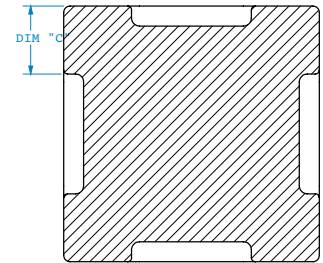

CUSTOM DOUBLE SHAKER LEG

Customize our stock 3", 4", 5" or 6" square columns.
 Priced per side. Set-up charges may apply for all custom cuts.

Date: _____

Contact Name: _____

Company Name: _____

Contact Phone #: _____

Company Address: _____

Contact Email: _____

SECTION A-A
SCALE 1:2

2) Column Size:

- 3"
- 4"
- 5"
- 6"
- Other: _____

3) Length:

- 35.25"
- 42.25"
- Other: _____

4) Detail on Corners:

Use the diagram in order to choose which corners you would like the detail on.

- Corner 1
- Corner 2
- Corner 3
- Corner 4

5) DIM "A":

- 2"
- 3"
- 4"
- 5"
- Other: _____

6) DIM "B":

- 3"
- 4"
- 5"
- 6"
- Other: _____