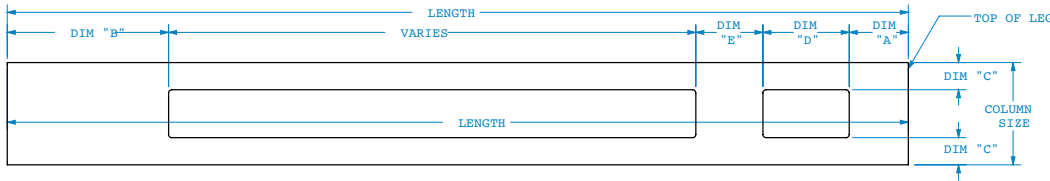

CUSTOM DOUBLE SHAKER LEG

Customize our stock 3", 4", 5" or 6" square columns.
 Priced per side. Set-up charges may apply for all custom cuts.

Date: _____

Contact Name: _____

Company Name: _____

Contact Phone #: _____

Company Address: _____

Contact Email: _____

SECTION A-A
SCALE 1:2

2) Column Size:

- 3"
- 4"
- 5"
- 6"
- Other: _____

3) Length:

- 35.25"
- 42.25"
- Other: _____

4) Detail on Corners:

Use the diagram in order to choose which corners you would like the detail on.

- Corner 1
- Corner 2
- Corner 3
- Corner 4

5) DIM "A":

- 2"
- 3"
- 4"
- 5"
- Other: _____

6) DIM "B":

- 3"
- 4"
- 5"
- 6"
- Other: _____

3) Length:

- 35.25"
- 42.25"
- Other: _____

4) Detail on Corners:

- Use the diagram in order to choose which corners you would like the detail on.
- Side 1
 - Side 2
 - Side 3
 - Side 4

5) DIM "A":

- 2"
- 3"
- 4"
- 5"
- Other: _____