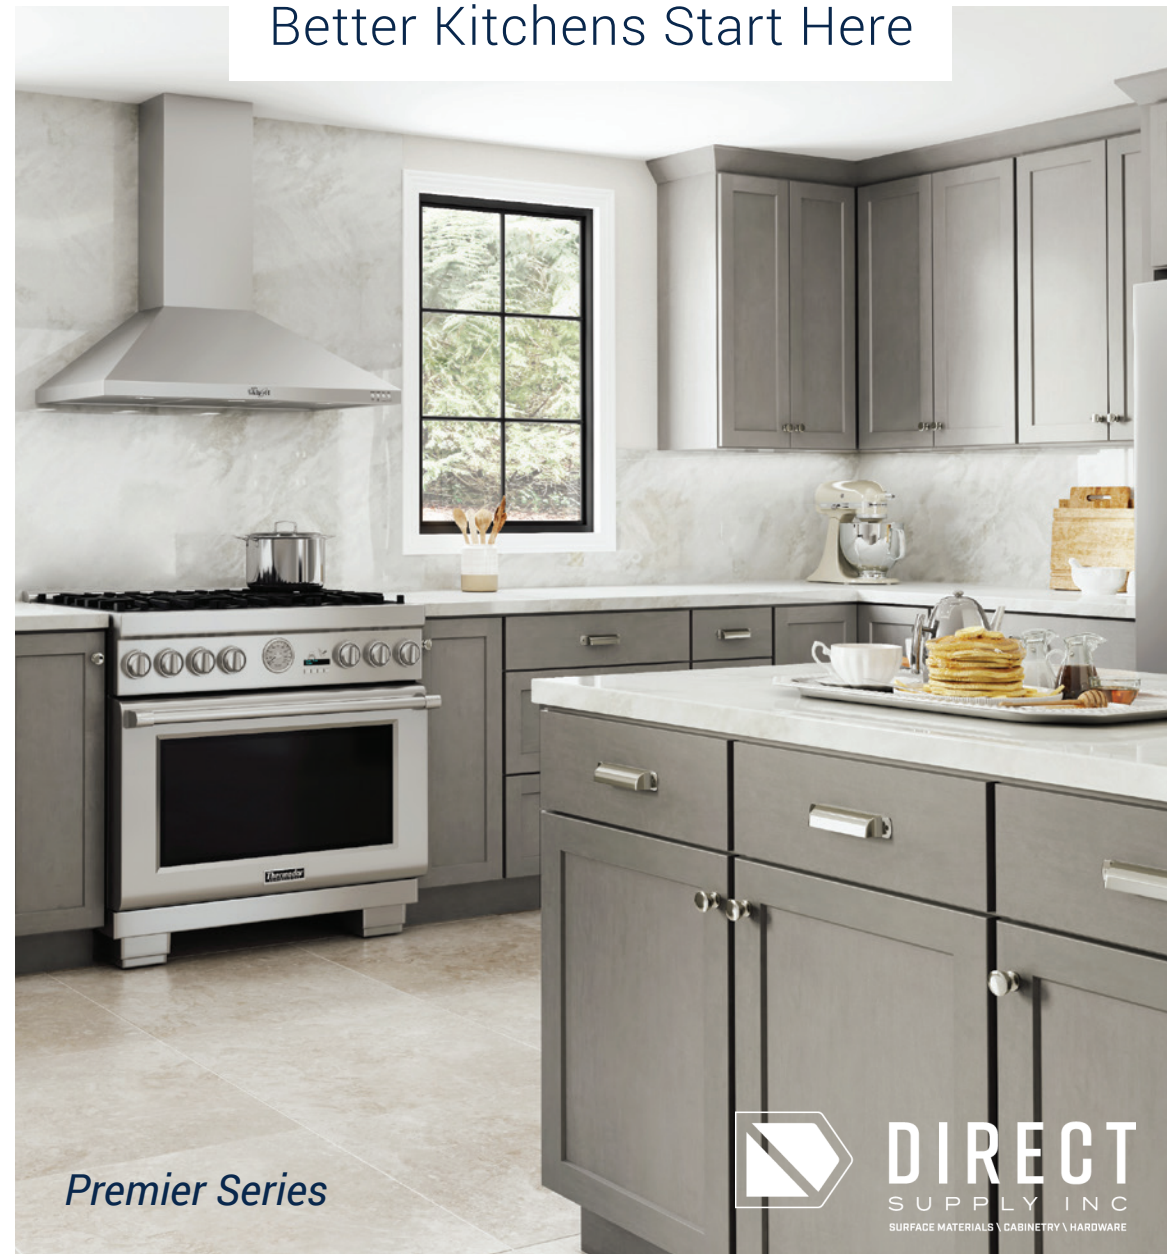

JSI CABINETS

Better Kitchens Start Here

JSI CABINETS

Premier Series

DIRECT
SUPPLY INC
SURFACE MATERIALS \ CABINETS \ HARDWARE