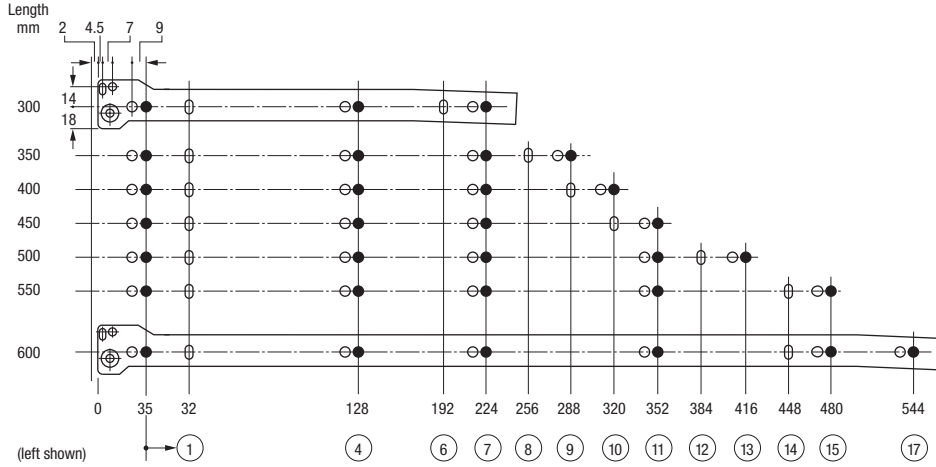

FR 1921

SLIDE TYPE:	Regular-Extension Drawer Slide
MOUNTING:	Bottom Mount

WIDTH:	12 mm (0.47 in.)
LOAD CAPACITY:	dynamic up to 34 kg (75 lbs.)

Hole diagrams for FR 1921

Cabinet Profile