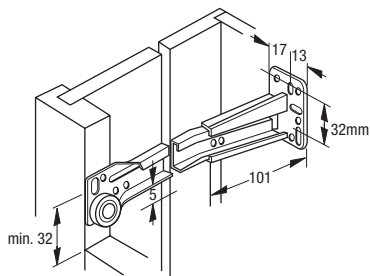

12 mm (0.47 in.) is the actual width of the slide. Allow a min. of 12.7 mm (0.5 in.) for clearance.

L=Length EL=Extension Loss

NOTES:
▶ Other lengths and colors on request.

Length	Extension Loss	Weight	Order No. A: (Taped) white	Order No. A: (Taped) beige	Order No. B: (Bulk) white	Order No. B: (Bulk) beige		
mm	in	mm	in	kg	lbs			
300	11.81	80	3.14	*	70048	*	70049	*
350	13.78	80	3.14	*	70055	*	70050	*
400	15.75	80	3.14	*	70056	*	70051	90025
450	17.72	90	3.54	*	70057	90040	70052	90026
500	19.69	100	3.94	*	70058	90070	70053	*
550	21.65	105	4.13	*	70059	90027	70054	*
600	23.62	120	4.72	*	70065	*	70071	*

Packing Unit: **A: 20 pair per box, taped per pair** **B: Bulk packed, 100 pieces of each profile per box** * on request

FR 1921

SLIDE TYPE:	Regular-Extension Drawer Slide
MOUNTING:	Bottom Mount

WIDTH:	12 mm (0.47 in.)
LOAD CAPACITY:	dynamic up to 34 kg (75 lbs.)

Hole diagrams for FR 1921

Cabinet Profile

Drawer Profile

Drawer Profile

Description

Rear Mounting Bracket for Face Frame Mounting

Packing Unit: 100 pairs

Order No.
white plastic