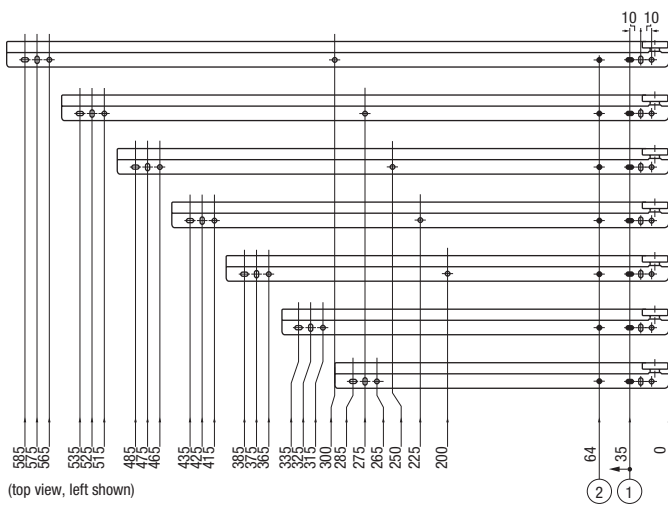

12 mm (0.47 in.) is the actual width of the slide. Allow a min. of 12.7 mm (0.5 in.) for clearance.

L=Length EL=Extension Loss

NOTES:
▶ Other lengths and colors on request.

Length	Extension Loss	Weight	Order No. A: (Taped) white	Order No. A: (Taped) beige	Order No. B: (Bulk) white	Order No. B: (Bulk) beige		
mm	in	mm	in	kg	lbs			
300	11.81	80	3.14	*	70048	*	70049	*
350	13.78	80	3.14	*	70055	*	70050	*
400	15.75	80	3.14	*	70056	*	70051	90025
450	17.72	90	3.54	*	70057	90040	70052	90026
500	19.69	100	3.94	*	70058	90070	70053	*
550	21.65	105	4.13	*	70059	90027	70054	*
600	23.62	120	4.72	*	70065	*	70071	*

Packing Unit: **A: 20 pair per box, taped per pair** **B: Bulk packed, 100 pieces of each profile per box** * on request

FR 1921

SLIDE TYPE:	Regular-Extension Drawer Slide
MOUNTING:	Bottom Mount

WIDTH:	12 mm (0.47 in.)
LOAD CAPACITY:	dynamic up to 34 kg (75 lbs.)

Hole diagrams for FR 1921

Cabinet Profile

Drawer Profile

Drawer Profile

Description

Rear Mounting Bracket for Face Frame Mounting

Packing Unit: 100 pairs

Order No.
white plastic