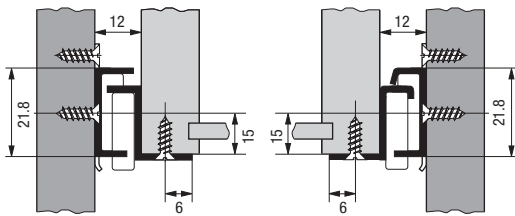

FR 1921

SLIDE TYPE:	Regular-Extension Drawer Slide
MOUNTING:	Bottom Mount

WIDTH:	12 mm (0.47 in.)
LOAD CAPACITY:	dynamic up to 34 kg (75 lbs.)

MATERIAL:	powder coated cold rolled steel
------------------	---------------------------------

FEATURES:	nylon rollers
------------------	---------------

SPECIFICATIONS:
<ul style="list-style-type: none"> ▶ economical, with good running qualities thru precision nylon rollers and smooth epoxy coating ▶ cabinet profile specially formed to prevent rollers from touching protruding screws ▶ long self-closing ramp on all four profiles assures perpendicular closing action ▶ most suitable for furniture, RTA and kitchen cabinet applications ▶ the optional FR 1920.RV has a special locking feature in the front of the slide, drawer must be lifted upwards to be able to pull out the drawer, most suitable for recreational vehicles, mobile carts and juvenile furniture ▶ special custom hole patterns on request ▶ lengths 250, 650, 700, 750 and 800 mm on request

12 mm (0.47 in.) is the actual width of the slide. Allow a min. of 12.7 mm (0.5 in.) for clearance.

L=Length EL=Extension Loss

NOTES:
▶ Other lengths and colors on request.

Length	Extension Loss	Weight	Order No. A: (Taped) white	Order No. A: (Taped) beige	Order No. B: (Bulk) white	Order No. B: (Bulk) beige		
mm	in	mm	in	kg	lbs			
300	11.81	80	3.14	*	70048	*	70049	*
350	13.78	80	3.14	*	70055	*	70050	*
400	15.75	80	3.14	*	70056	*	70051	90025
450	17.72	90	3.54	*	70057	90040	70052	90026
500	19.69	100	3.94	*	70058	90070	70053	*
550	21.65	105	4.13	*	70059	90027	70054	*
600	23.62	120	4.72	*	70065	*	70071	*

Packing Unit: **A: 20 pair per box, taped per pair** **B: Bulk packed, 100 pieces of each profile per box** * on request

FR 1921

SLIDE TYPE:	Regular-Extension Drawer Slide
MOUNTING:	Bottom Mount

WIDTH:	12 mm (0.47 in.)
LOAD CAPACITY:	dynamic up to 34 kg (75 lbs.)