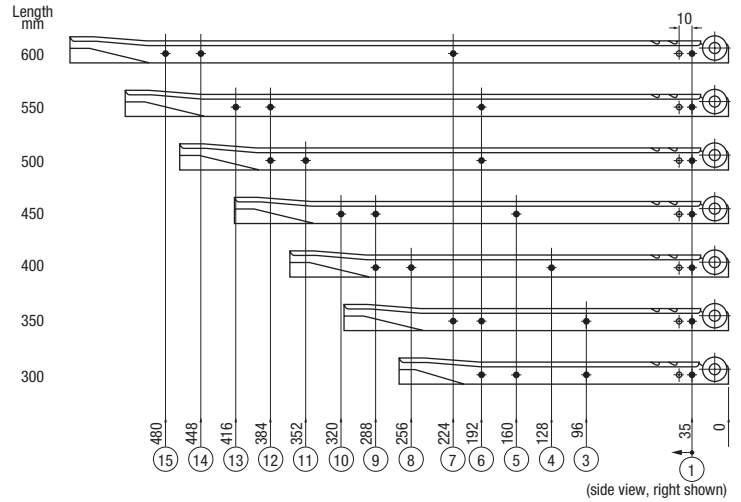

12 mm (0.47 in.) is the actual width of the slide. Allow a min. of 12.7 mm (0.5 in.) for clearance.

L=Length EL=Extension Loss

NOTES:
▶ Other lengths and colors on request.

Length	Extension Loss	Weight	Order No. A: (Taped) white	Order No. A: (Taped) beige	Order No. B: (Bulk) white	Order No. B: (Bulk) beige		
mm	in	mm	in	kg	lbs			
300	11.81	80	3.14	*	70048	*	70049	*
350	13.78	80	3.14	*	70055	*	70050	*
400	15.75	80	3.14	*	70056	*	70051	90025
450	17.72	90	3.54	*	70057	90040	70052	90026
500	19.69	100	3.94	*	70058	90070	70053	*
550	21.65	105	4.13	*	70059	90027	70054	*
600	23.62	120	4.72	*	70065	*	70071	*

Packing Unit: **A: 20 pair per box, taped per pair** **B: Bulk packed, 100 pieces of each profile per box** * on request

FR 1921

SLIDE TYPE:	Regular-Extension Drawer Slide
MOUNTING:	Bottom Mount

WIDTH:	12 mm (0.47 in.)
LOAD CAPACITY:	dynamic up to 34 kg (75 lbs.)

Hole diagrams for FR 1921

Cabinet Profile

Drawer Profile

Drawer Profile

Description

Rear Mounting Bracket for Face Frame Mounting

Packing Unit: 100 pairs

Order No.
white plastic