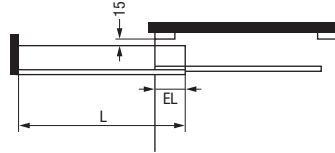

FR 1921

SLIDE TYPE:	Regular-Extension Drawer Slide
MOUNTING:	Bottom Mount

WIDTH:	12 mm (0.47 in.)
LOAD CAPACITY:	dynamic up to 34 kg (75 lbs.)

MATERIAL:	powder coated cold rolled steel
------------------	---------------------------------

FEATURES:	nylon rollers
------------------	---------------

SPECIFICATIONS:
<ul style="list-style-type: none"> ▶ economical, with good running qualities thru precision nylon rollers and smooth epoxy coating ▶ cabinet profile specially formed to prevent rollers from touching protruding screws ▶ long self-closing ramp on all four profiles assures perpendicular closing action ▶ most suitable for furniture, RTA and kitchen cabinet applications ▶ the optional FR 1920.RV has a special locking feature in the front of the slide, drawer must be lifted upwards to be able to pull out the drawer, most suitable for recreational vehicles, mobile carts and juvenile furniture ▶ special custom hole patterns on request ▶ lengths 250, 650, 700, 750 and 800 mm on request

12 mm (0.47 in.) is the actual width of the slide. Allow a min. of 12.7 mm (0.5 in.) for clearance.

L=Length EL=Extension Loss

NOTES:
▶ Other lengths and colors on request.

Length	Extension Loss	Weight	Order No. A: (Taped) white	Order No. A: (Taped) beige	Order No. B: (Bulk) white	Order No. B: (Bulk) beige		
mm	in	mm	in	kg	lbs			
300	11.81	80	3.14	*	70048	*	70049	*
350	13.78	80	3.14	*	70055	*	70050	*
400	15.75	80	3.14	*	70056	*	70051	90025
450	17.72	90	3.54	*	70057	90040	70052	90026
500	19.69	100	3.94	*	70058	90070	70053	*
550	21.65	105	4.13	*	70059	90027	70054	*
600	23.62	120	4.72	*	70065	*	70071	*

Packing Unit: **A: 20 pair per box, taped per pair** **B: Bulk packed, 100 pieces of each profile per box** * on request

FR 1921

SLIDE TYPE:	Regular-Extension Drawer Slide
MOUNTING:	Bottom Mount

WIDTH:	12 mm (0.47 in.)
LOAD CAPACITY:	dynamic up to 34 kg (75 lbs.)